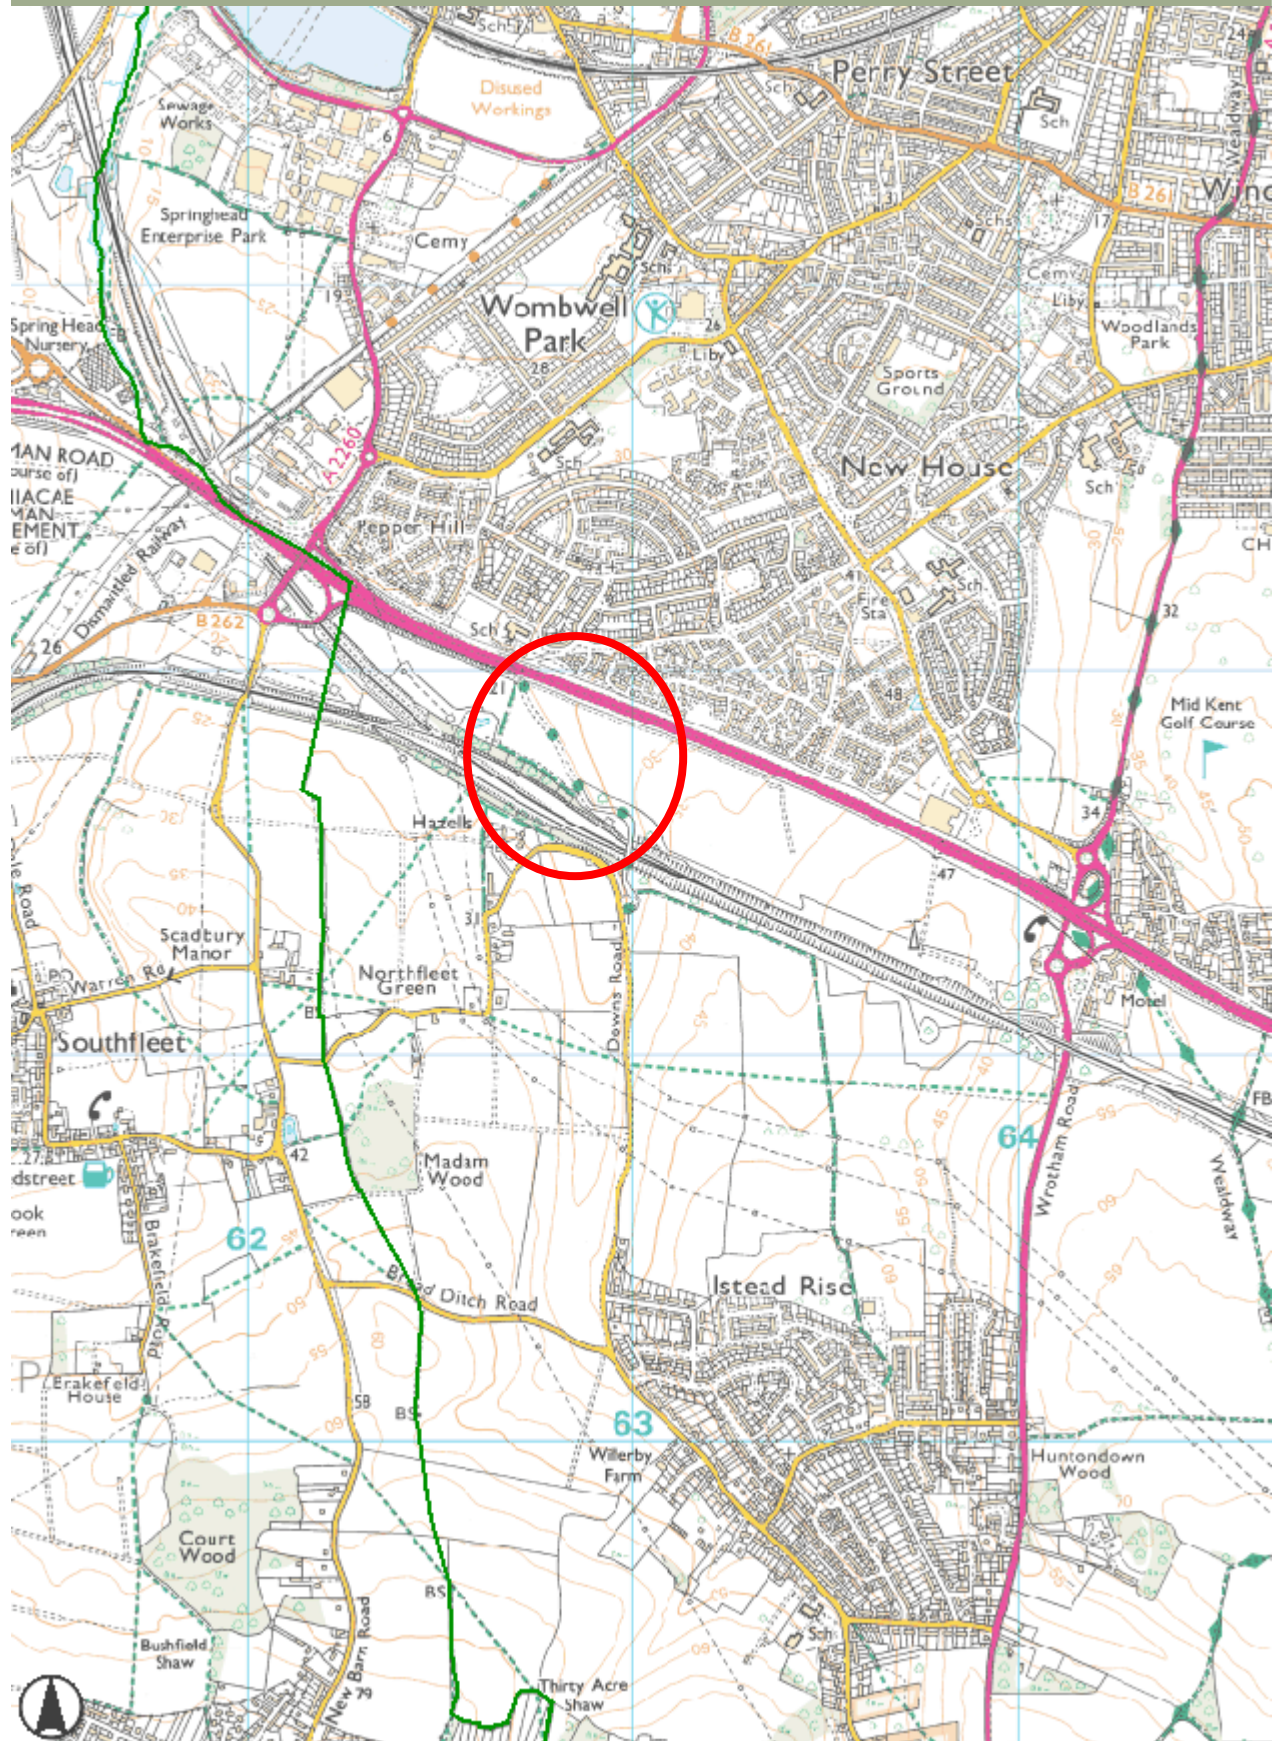

LOCATION PLAN OF SECTION OF DOWNS ROAD & HOGG LANE UNDER CONSIDERATION

This map is based upon Ordnance Survey material with the permission of Ordnance Survey on behalf of the Controller of Her Majesty's Stationary Office © Crown Copyright. Unauthorised reproduction infringes Crown copyright and may lead to prosecution or civil proceedings. 100019238 2006 © Crown Copyright. All rights reserved 100019238 2006

SCALE: 1:20000
Tuesday, 15 April 2008
15:44:34